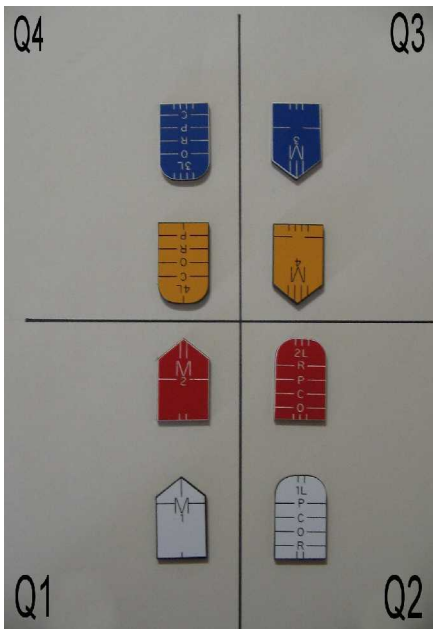

## Double Pass Thru Formation with the Heads at Home - All with Partner

Get In: S.S. - Sides Ladies Chain - Slide Thru

Instead of just calling:

**“R & L Thru - Veer Left - Bend the Line”**

disguise the obvious.

There are many options, and you should use them.

Or your dancers may start to anticipate your resolutions.

1. Swing Thru - Boys Run - Bend the Line - Home.
2. Slide Thru - Pass Thru - Partner Trade - Rev. Flutterwheel - Home.
3. Tch 1/4 - Walk & Dodge - Partner Trade - Home.
4. Step to Wave - Recycle - Tch 1/4 - A/Left - Etc.
5. Step to Wave - Ladies Trade - Recycle - Swp 1/4 - Home.
6. SQ. Thru 3 - Swing Thru - Boys Run - Ferris Wheel - Centres Swp 1/4 - Home.
7. SQ. Thru 3 - R & L Thru - Veer Left - Ferris Wheel - Centres Swp 1/4 - Home.
8. Zoom - Dble Pass Thru - Ldrs Part. Trade - Veer Left - Couple Circ 1 1/2 -  
Bend the Line - Home.
9. Pass the Ocean - Recycle - Home.
10. Spin the Top - Boys Run - Bend the Line - Tch 1/4 - A/Left - Etc.
11. R & L Thru - Pass the Ocean - Swing Thru - Boys Run - 1/2 Tag -  
Walk & Dodge - A/Left - Etc.
12. Pass Thru - Veer Left - Ferris Wheel - Centres Swp 1/4 - Circle Left - Etc.